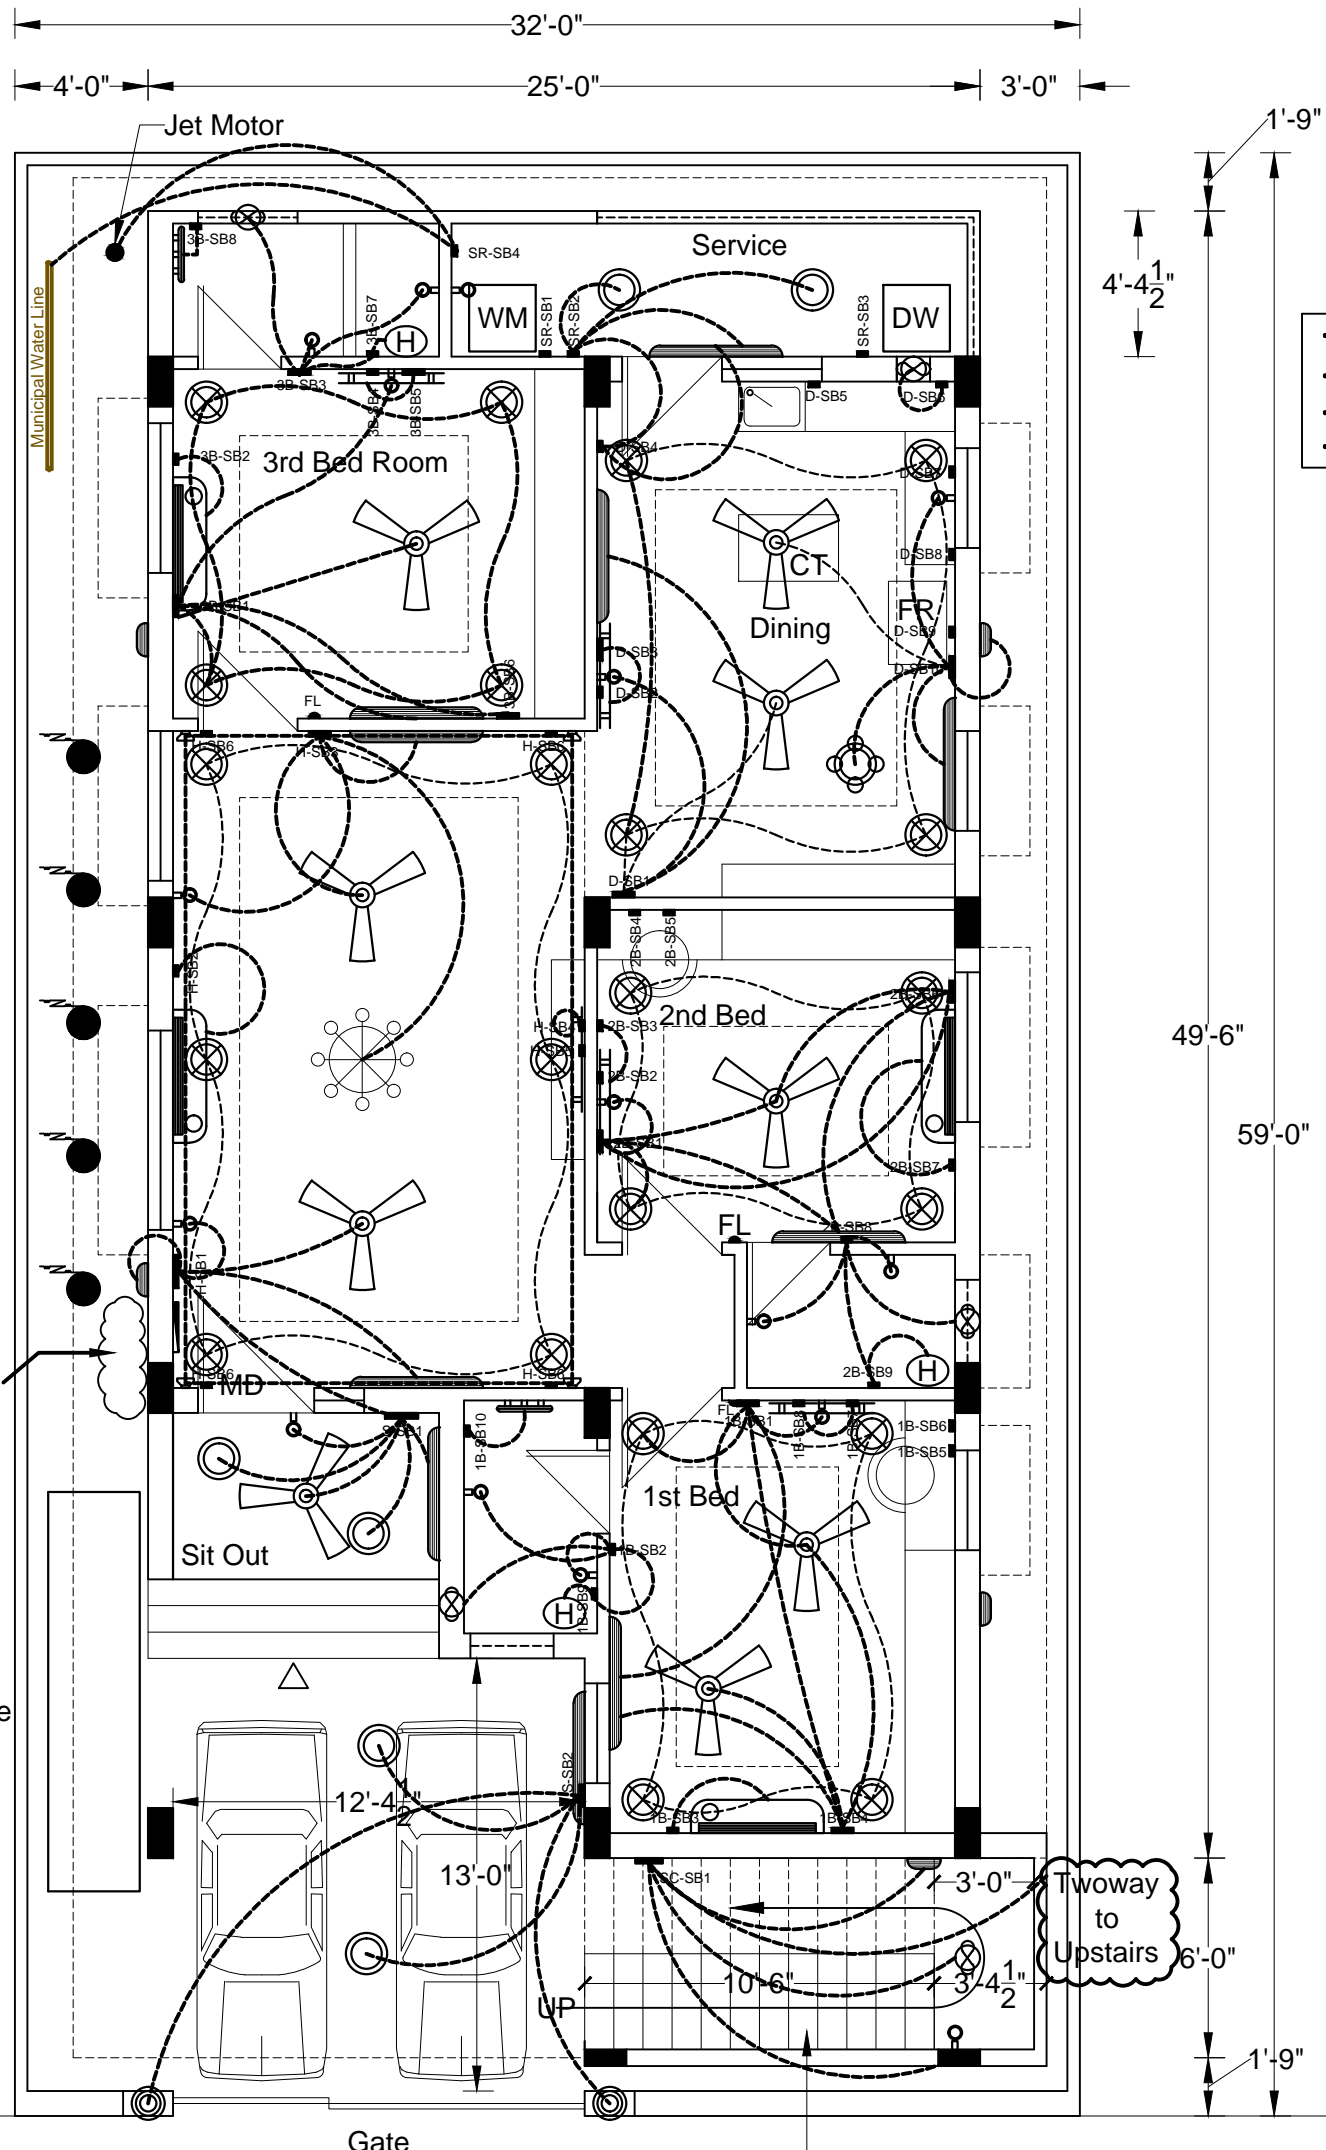

### REVISION 10

	HOME THEATRE
	FALSE CEILING
	OPERATES FROM WHERE TWO WAY SWITCH

DISTRIBUTION BOARD

SWITCH BOARD

DINING LIGHT

FAN

ZOOMER

EXHAUST FAN

BULK HEAD LIGHT

TUBE LIGHT

AC

GATE LIGHT

LCD PANEL

LED WALL LIGHT

CEILING LIGHT

PEER LAMP

FALSE CEILING LIGHT

FOOT LAMP

GROUND EARTH

## PROPOSED GROUND FLOOR PLAN - ELECTRICAL LAYOUT

DISTRIBUTION BOARD 6 WAY TPN

Cont: Farooq (+91 8985993699)

S.A. Rahim

[www.indianplans.in](http://www.indianplans.in)

Pre Approval Municipal Plans @ 1499 INR Only  
For More Info Contact : 92 92 20 20 20