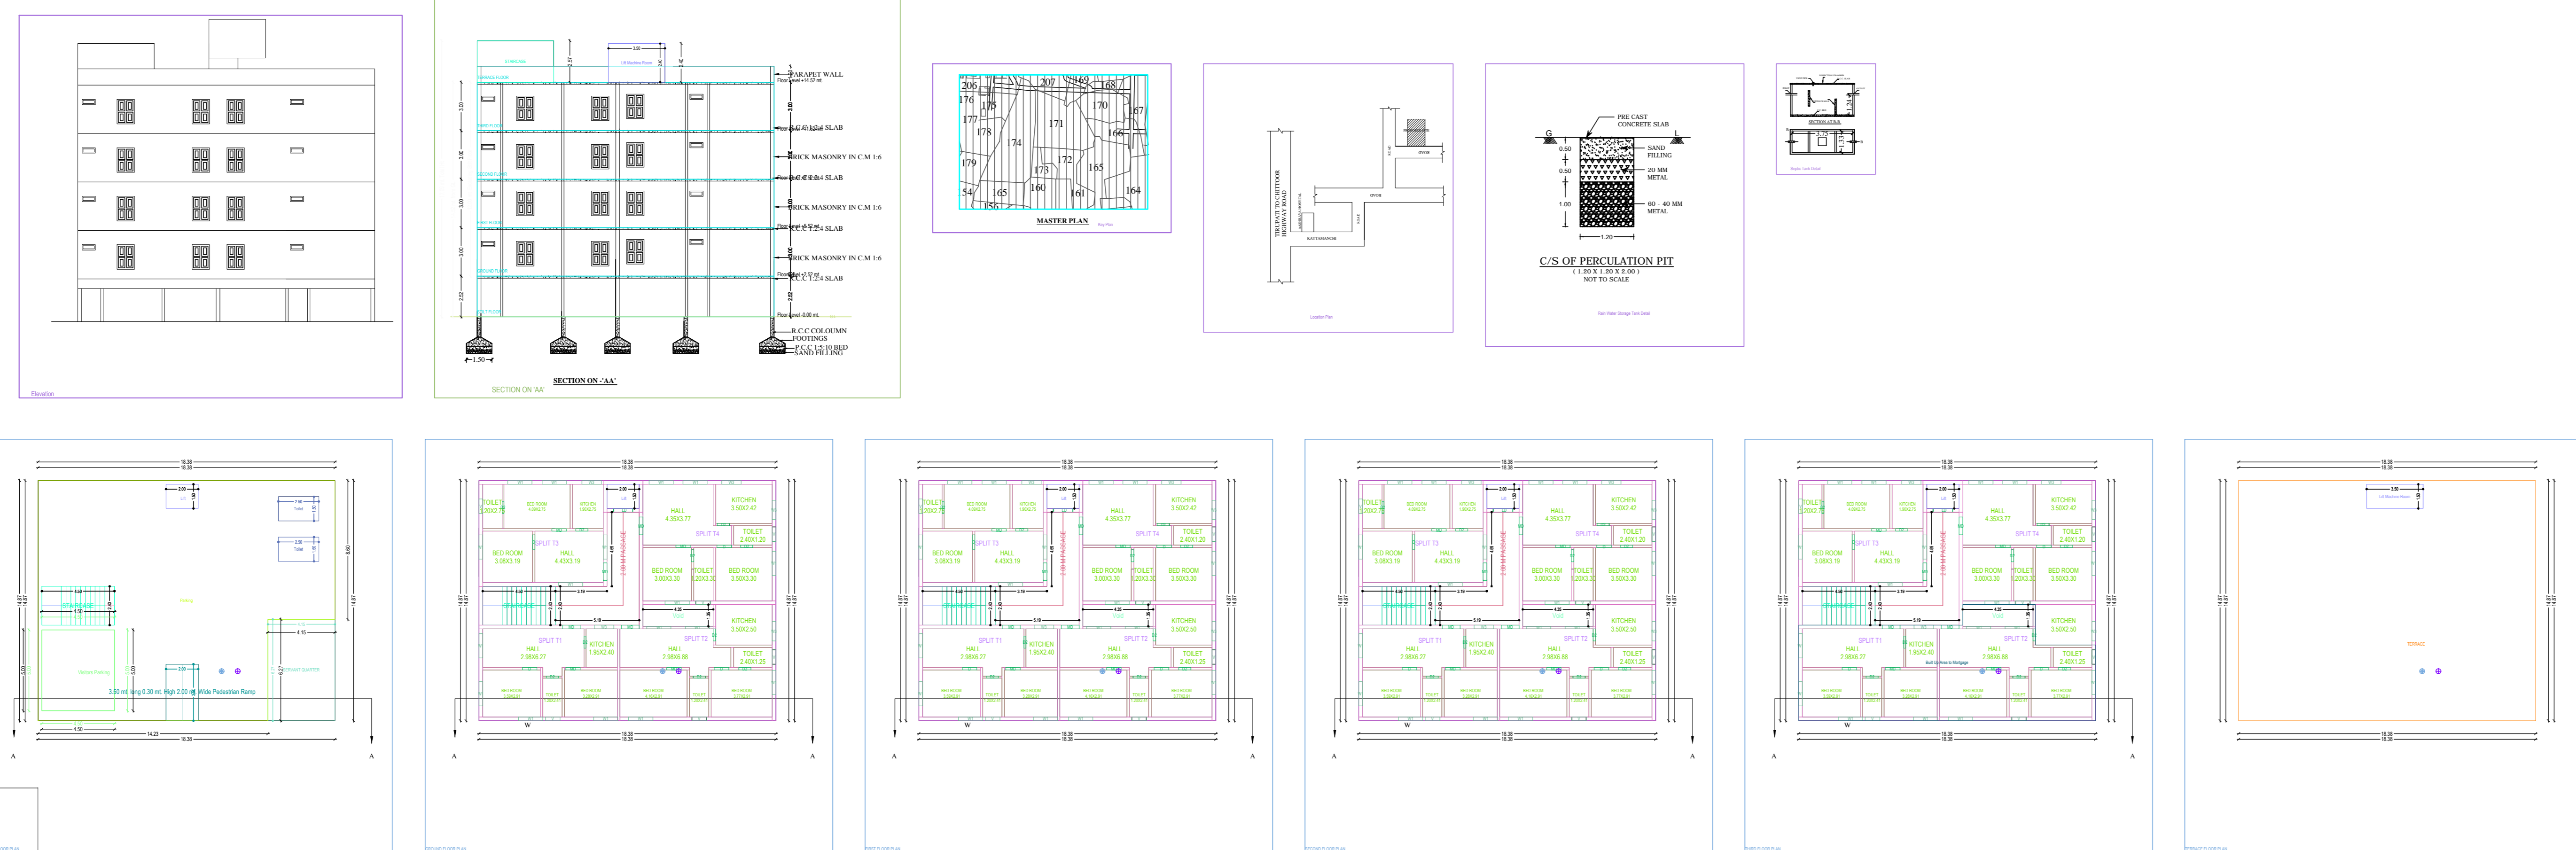

Project Title : PLAN SHOWING THE PROPOSED OF A R.C.C. ROOF RESIDENTIAL APARTMENT BUILDING (STILT+TYPICAL GROUND+3FLOORS) AT NEAR D NO:-1-578/4C, S NO:-171-2,171-3,174-3, WARD NO:1, KATTAMANCHI ROAD, CHITTOOR MUNICIPAL CORPORATION, CHITTOOR, CHITTOOR DISTRICT, ANDHRA PRADESH.
BELONGS TO:
1. SMT.M SIRISHA W/O M.SREEKANTH REDDY
2. G.DEVENDRA REDDY S/O G.VISWANADHA REDDY.